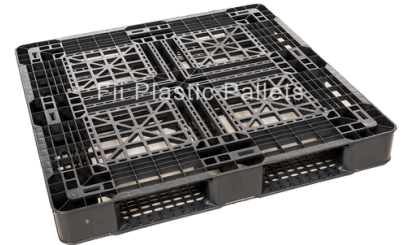

#92 HD.EP

Rackable

1100mm x 1100mm x 150mm

Weight: 10 Kg

Static: 3 Tons

Dynamic: 700 Kg

Racking: 600 Kg

Suitable for refrigeration up to 0°C

Price retail R 539.00 excl VAT

Virgin R 673.75 excl VAT

Damaged R 358.60 excl VAT