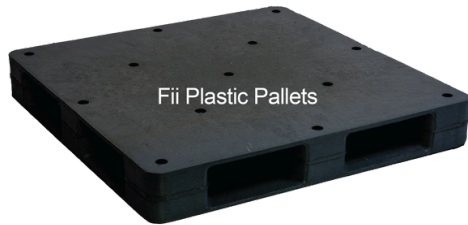

ORDER YOURS TODAY

072 889 3674

012 346 8185

sales@fii.co.za

PRE - OWNED PLASTIC PALLETS

Eastern Size

Eastern Solid Pallet

Rackable

1100mm x 1100mm x 140mm

Weight: 19.7 Kg

Static: 3.5 Tons

Dynamic: 1 Ton

Racking: 750 Kg

Suitable for refrigeration up to 0°C

Price retail excl VAT R 935.00 excl VAT

Damaged excl VAT R 622.60 excl VAT