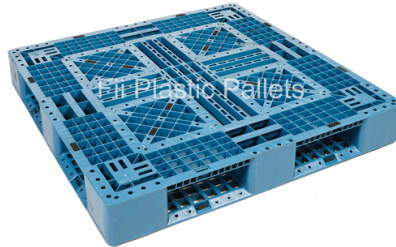

#91 AA Virgin Eastern

Non-Rackable

1090mm x 1090mm x 150mm

Weight: 13 Kg

Static: 2 Tons

Dynamic: 1 Ton

Racking: N/A

Suitable for refrigeration up to 0°C

Price retail R 825.00 excl VAT

Contact us TODAY!

072 889 3674 | sales@fii.co.za