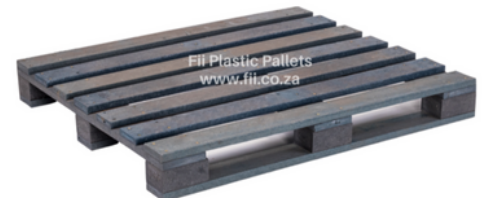

Plastic Wood Option 4

4-Way Pallet

Dimensions: 1200mm x 1000mm x 142mm

Weight: 43 kg

Load Capacity: TBC

Price: **R 860.47 excl VAT**

Plastic Wood Option 5

4-Way Pallet