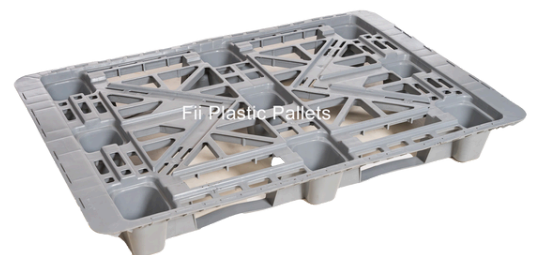

Contact us TODAY!

072 889 3674 | sales@fii.co.za