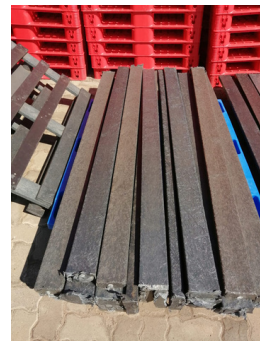

R 75.60 excl VAT

Decking Plank

Dimensions

1800mm x 100mm x 40mm

R 113.40 excl VAT

Plastic Wood Plank

Dimensions

1800mm x 145mm x 24mm