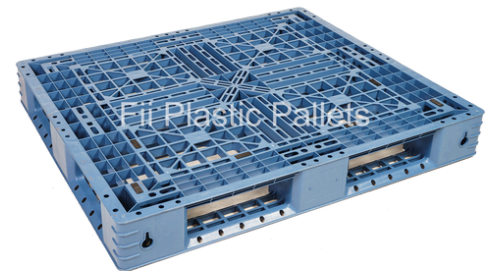

BB FP Virgin

Dimensions

1200mm x 1000mm x 150mm

Weight: 10 Kg

Static: 2 Tons

Dynamic: 1 Ton

Racking: N/A

Suitable for refrigeration up to 0°C