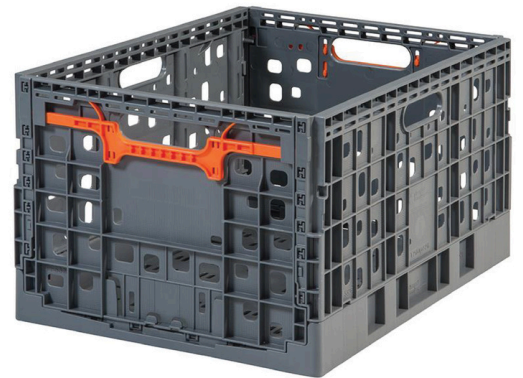

ORDER YOURS TODAY

072 889 3674

012 346 8185

sales@fii.co.za

CASTOR WHEELS

Large

Price: R 367.50 excl VAT

Small

Price: R 183.75 excl VAT

FOLDABLE CRATE

Fii-OGF48L

Food Safe Foldable crate

External Dimensions: 550mm x 370mm x 280mm

Internal dimensions: 522mm x 339mm x 274mm

Crate weight: 2.22Kg

Folded height: 48mm

Capacity: 48 Litre or 32Kg (maximum)

Temperature Variance: 0° - 60° C

Price: R357.00 excl VAT

FOOD SAFE CONTAINERS

Fii-IN130L

Dimensions: 778mm x 555mm x 415mm

Capacity: 130 L PP Plastic

Price: R903.00 (excl VAT)

Contact us TODAY!

072 889 3674 | sales@fii.co.za